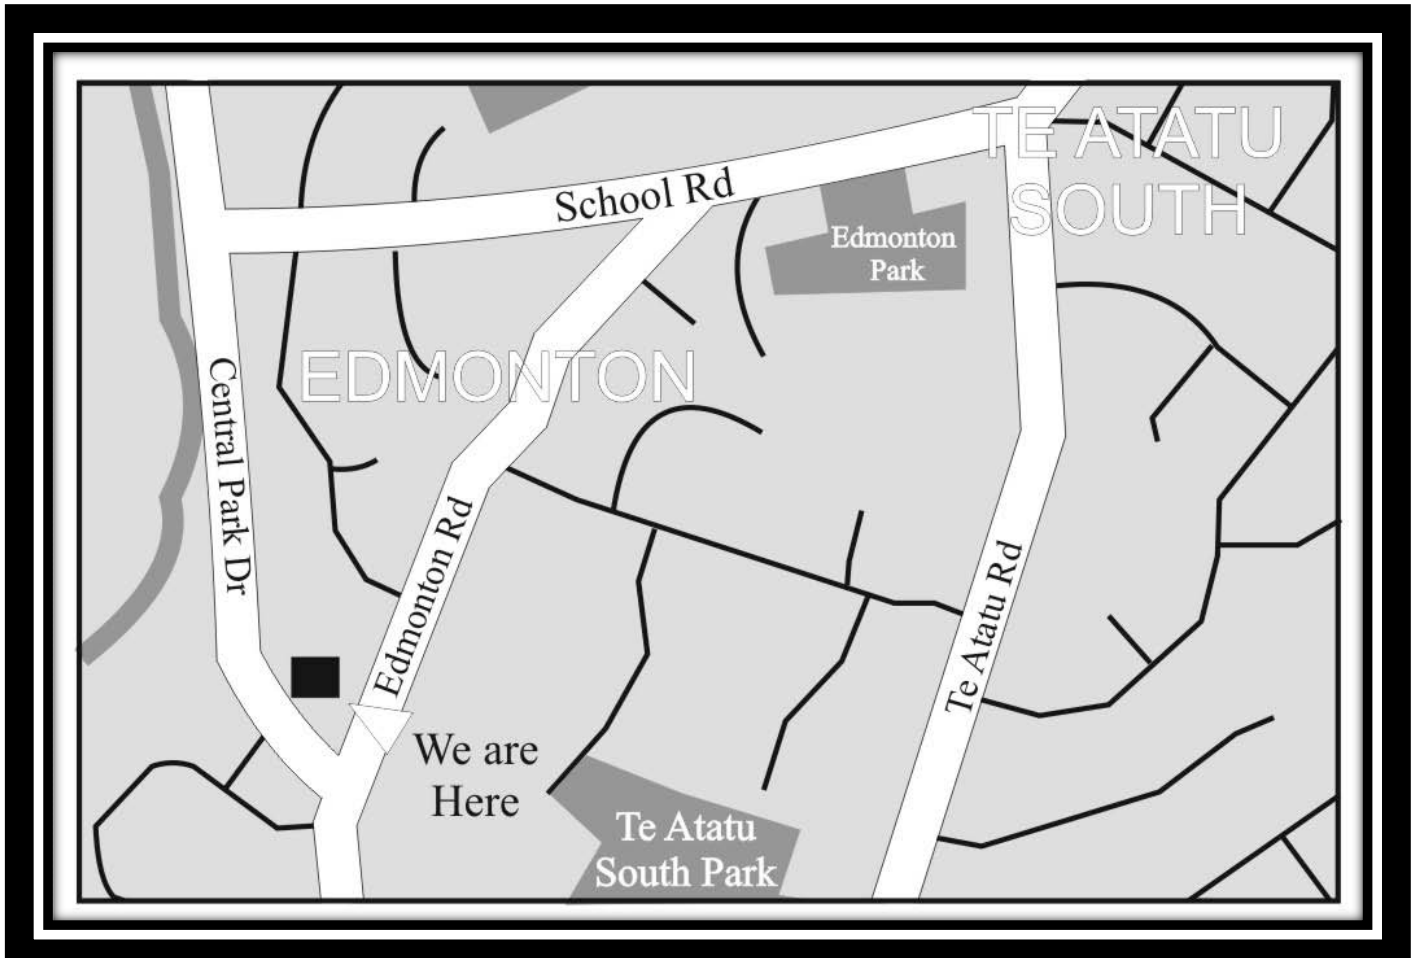

# WAITAKERE LOCATION

133/5 Central Park Drive, Waitakere  
Email: [waitakere@actionindoorsports.com](mailto:waitakere@actionindoorsports.com)

Phone: 09 835 2242  
Website: [www.actionindoorsports.com](http://www.actionindoorsports.com)