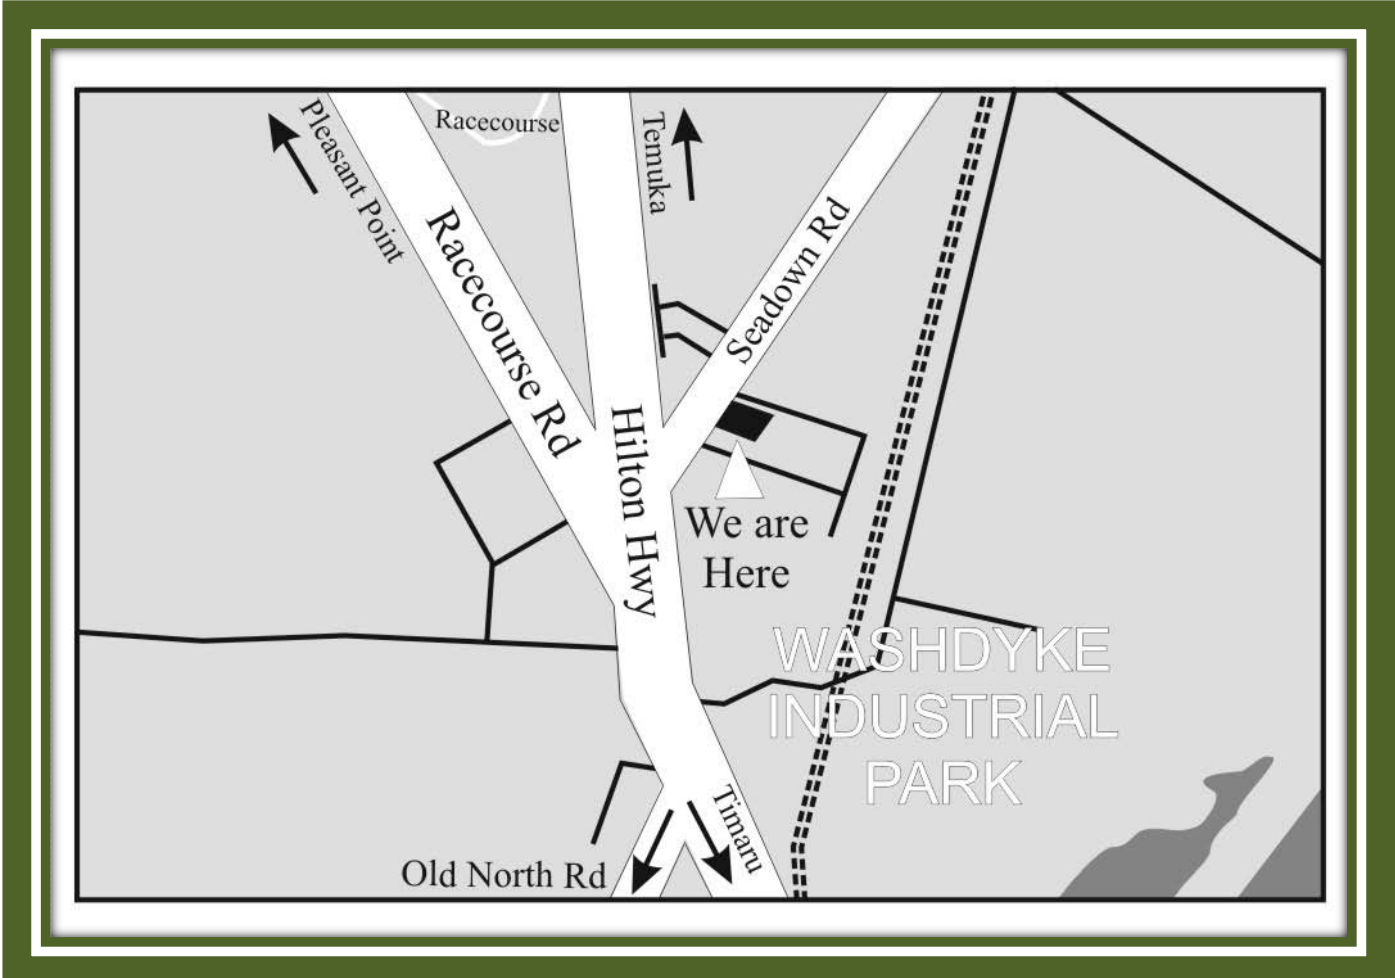

TIMARU LOCATION

33 Seadown Road, Washdyke, Timaru
Email: timaru@actionindoorsports.com

Phone: 03 688 2391 Fax: 03 688 7640
Website: www.actionindoorsports.com

rule¹
action..speaks louder
than words