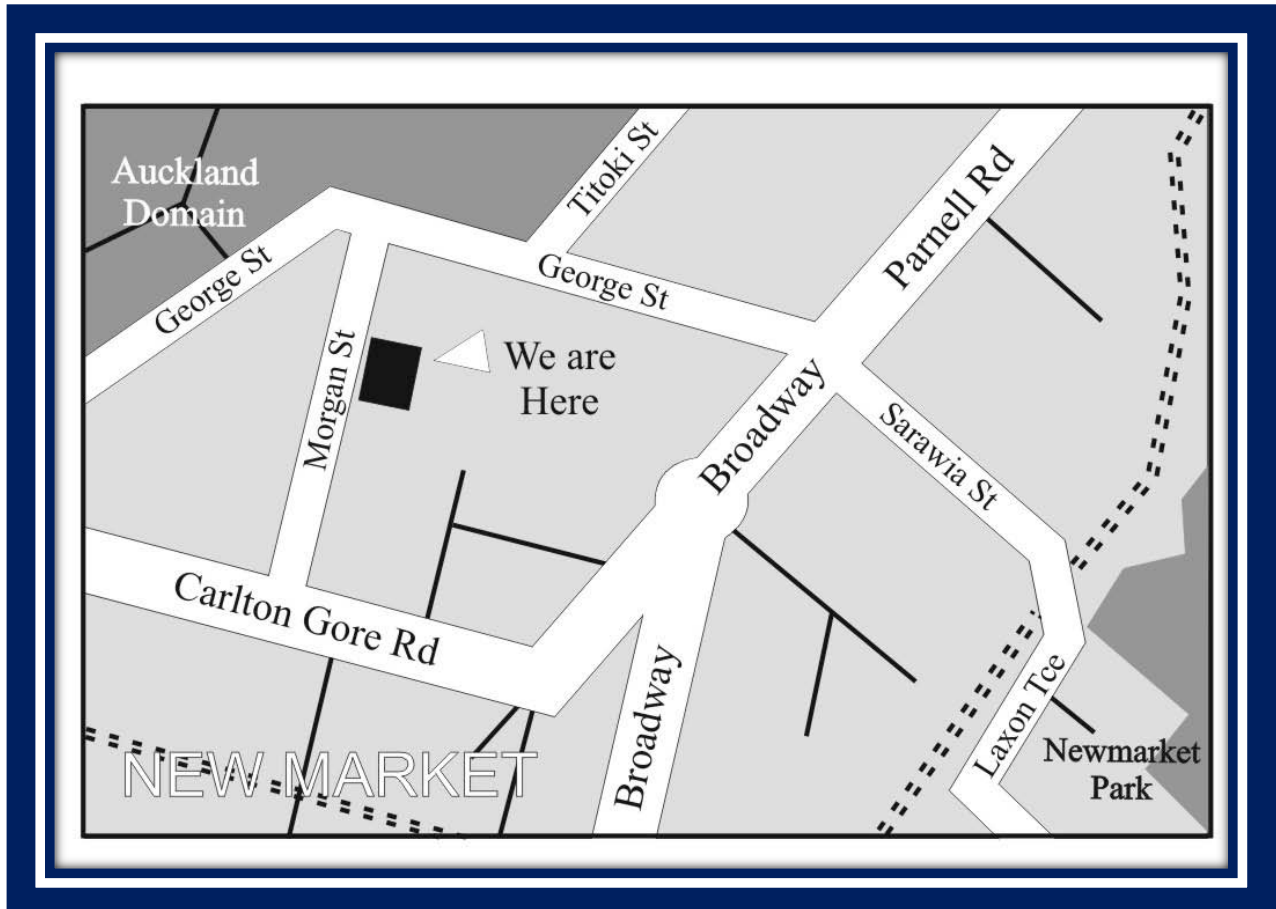

NEWMARKET LOCATION

15 Morgan Street, Newmarket, Auckland,
Email: newmarket@actionindoorsports.com

Phone: 09 524 2757 Fax: 09 620 6115
Website: www.actionindoorsports.com

rule₁
action...speaks louder
than words