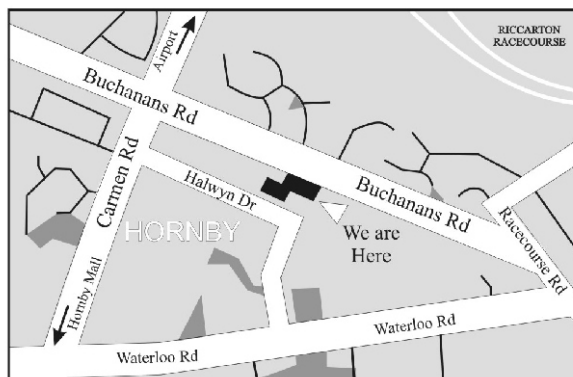

Community Cricket TRAINING CENTRE

PRICES

Lane hire charges (per hour):

- ☐ One lane: $55.00
- ☐ Two lanes: $110.00
- ☐ Three/four lanes: $165.00
- ☐ Bowling machine lane: $65.00

Club 10 Membership

10 x 1 hr Bowling Machine Bookings
Normal Price $650.00
Club 10 Price $400.00 (upfront)

1-1 Coaching (45 min session):

- ☐ Canterbury Cricket Accredited Coach - $80.00

All booking payments are required before use

Where to find us

Canterbury Cricket
81 Buchanans Rd
Hornby
03-366-3003

Action Sports Hornby
81 Buchanans Rd
Hornby
03-342-6800