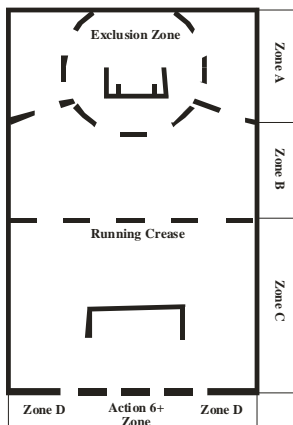

Scoring Zones:

The ball hitting the net from the bat into any of the following areas. Please note that you must complete a run between running creases to be awarded any Zone bonus runs.
Zone A (0 Runs)
Zone B (1 Run)
Zone C (2 Runs)
Zone D on the full (6 Runs), Please note you can be caught.
Zone D after contacting the side nets (3 Runs)
Zone D after the ball has hit the ground, and hit directly (4 Runs)
Action 6+ Zone on the full (11 runs), please note you can't be caught, but can be run out.
Sundries: No Balls (2 runs), Wides (2 runs) All sundries to be re-bowled in the 12th over and 16th over of each innings at the batters request.